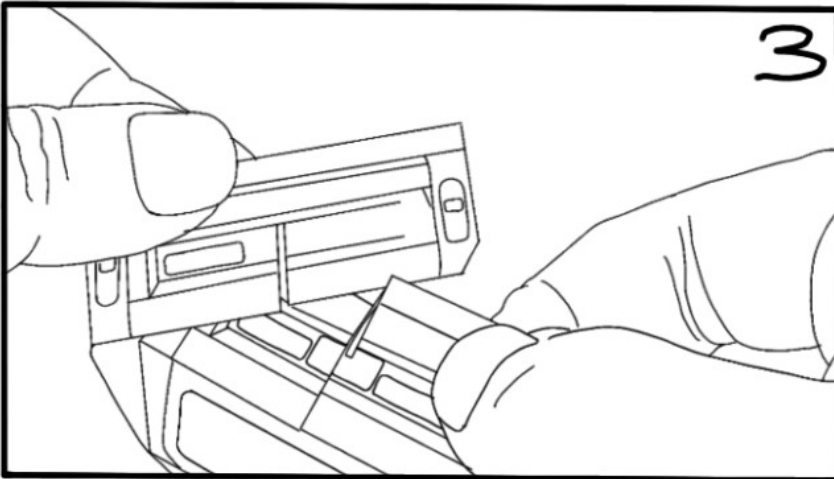

Instructions for Case IH Scout on ss42.com

It's easier for me to assemble the model upside down

Put driver side tailgate over the right half of the middle tailgate and through slot.

Tuck in place and line up slots.

Slide passenger side tailgate through both slots.

Tuck in place. Repeat on front bumper, passenger side first then driver side.