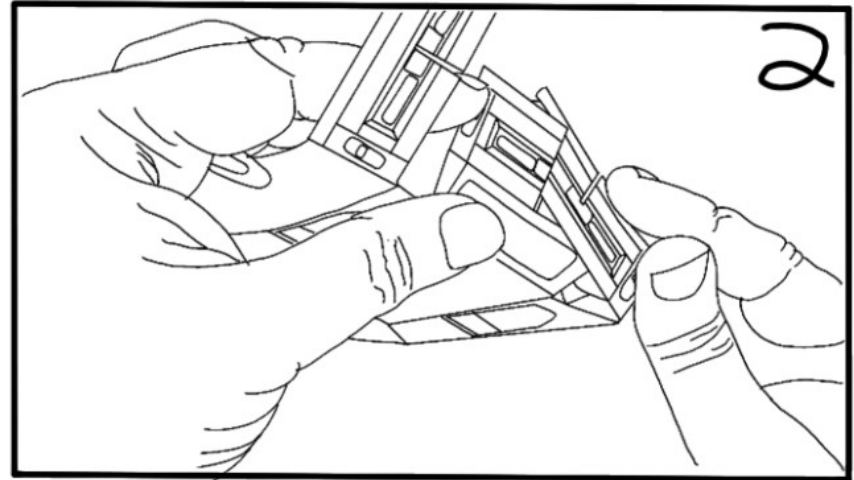

I grant to the Harris/Walz campaign team the exclusive right to use and to alter this artwork as needed and as you see fit, to use for the benefit of the Kamala Harris 2024 presidential campaign.

Score on dotted lines to make folding easy, before cutting out the model

Instructions for Case IH Scout on ss42.com

It's easier for me to assemble the model upside down

Put driver side tailgate over the right half of the middle tailgate and through slot.

Tuck in place and line up slots.

Slide passenger side tailgate through both slots.

Tuck in place. Repeat on front bumper, passenger side first then driver side.