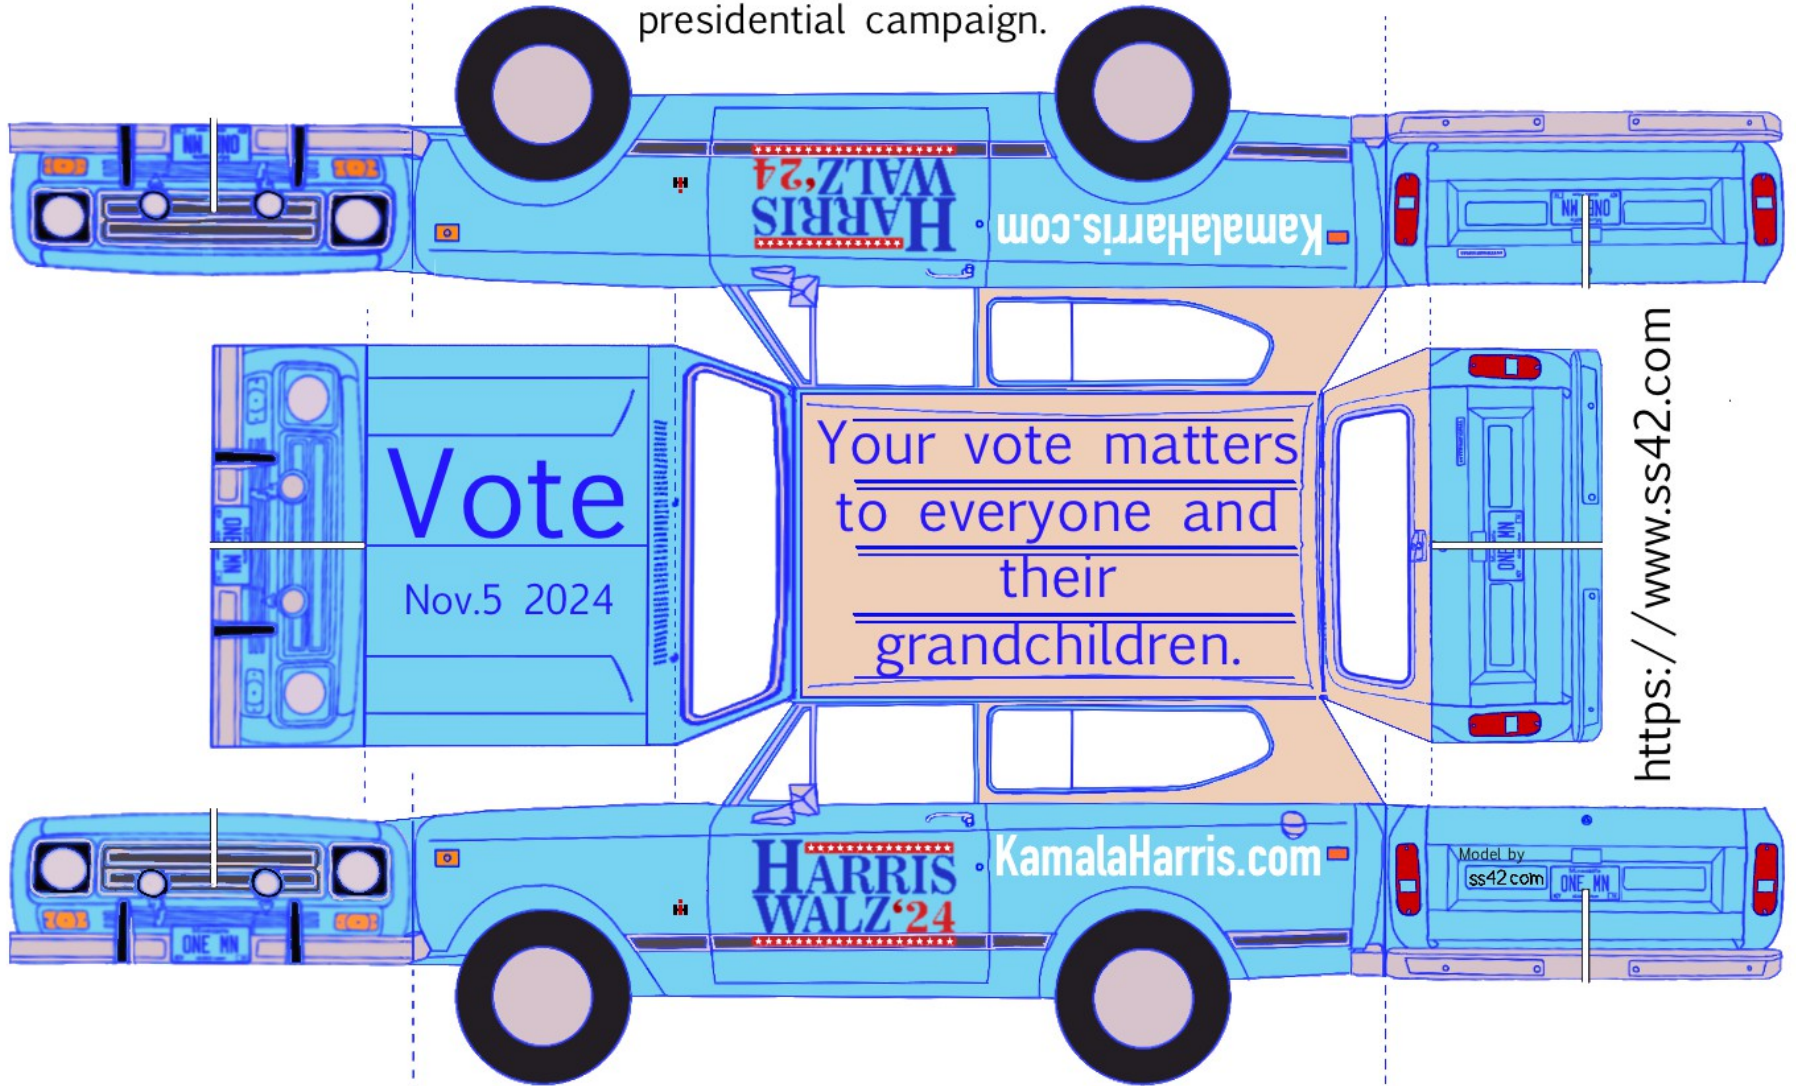

I grant to the Harris/Walz campaign team the exclusive right to use and to alter this artwork as needed and as you see fit, to use for the benefit of the Kamala Harris 2024 presidential campaign.

Score on dotted lines to make folding easy, before cutting out the model

Instructions for Case IH Scout on ss42.com

It's easier for me to assemble the model upside down

Put driver side tailgate over the right half of the middle tailgate and through slot.

Tuck in place and line up slots.

Slide passenger side tailgate through both slots.

Tuck in place. Repeat on front bumper, passenger side first then driver side.