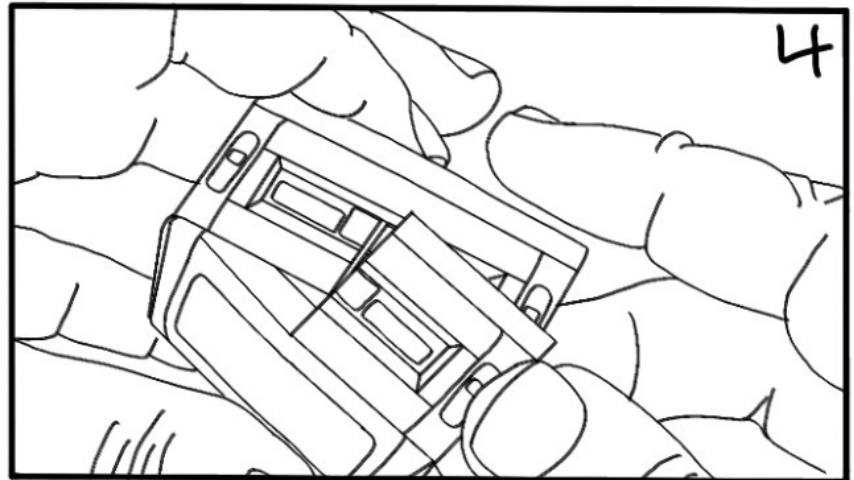

Instructions for Case IH Scout on ss42.com

It's easier for me to assemble the model upside down

Put driver side tailgate over the right half of the middle tailgate and through slot.

Tuck in place and line up slots.

Slide passenger side tailgate through both slots.

Tuck in place. Repeat on front bumper, passenger side first then driver side.